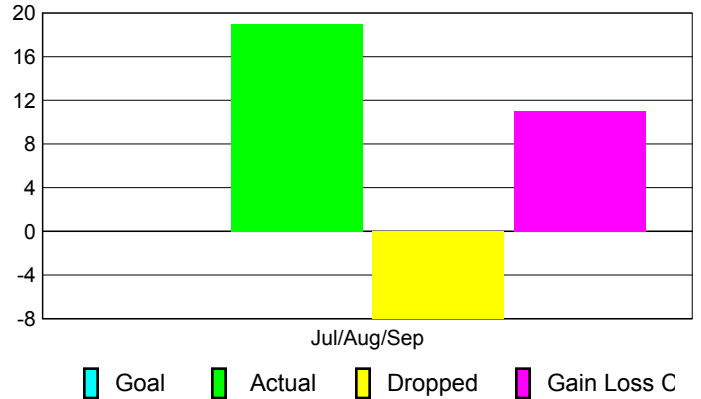

### YTD Status Quo Clubs 2010-2011

Status Quo Clubs Compared to Status Quo Members

## MEMBERSHIP

**Membership Results  
2010-2011**

**Membership  
2009-2010**

Month	Net Memb Goal	Actual New Memb	Actual Dropped Memb	Gain/Loss of Memb	Gain/Loss of Memb
Jul/Aug/Sep	0	19	-8	11	42
<b>Totals</b>	<b>0</b>	<b>19</b>	<b>-8</b>	<b>11</b>	<b>42</b>

### Membership Results 2010-2011

Goal, New, Dropped, Gain/Loss

### Comparison of Membership Gain/Loss

Current Year Compared to the Previous Year